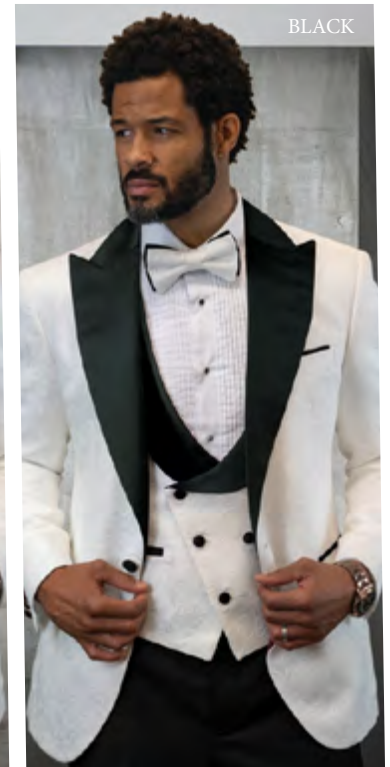

HILTON

3PC TAILORED FIT, FLAT FRONT PANTS, INCLUDING BOW TIE