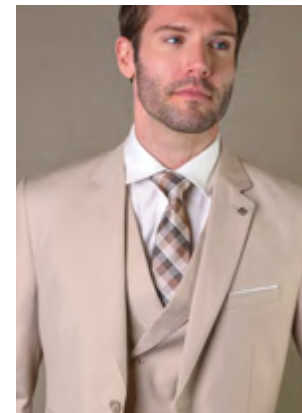

BURGUNDY

HUNTER

NAVY

STEL BLUE

TAN

**LAZIO**

3PC TAILORED FIT, FLAT FRONT PANTS, SUPER 150'S

GREY