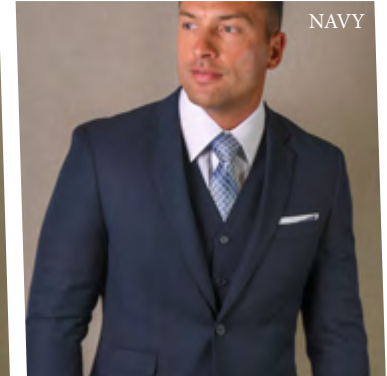

TRUFFLE

BLACK