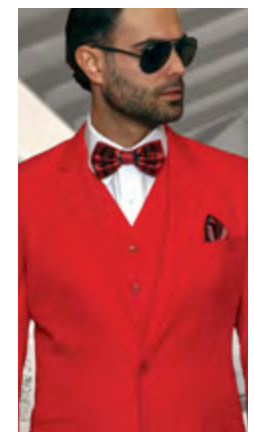

WHITE

**LAZARO**

3PC SLIM FIT, FLAT FRONT PANTS, SUPER 180'S

INDIGO

BLACK

SAPPHIRE

GREY

NAVY