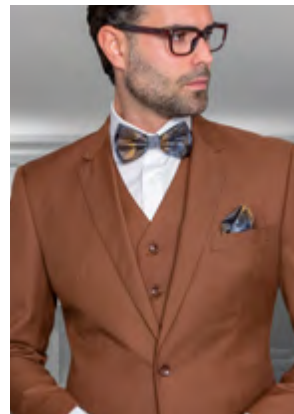

COPPER

STZV-100

3PC TAILORED FIT, FLAT FRONT PANTS, SUPER 150'S