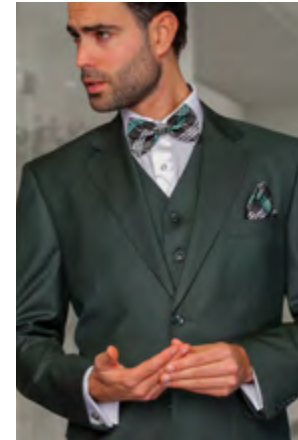

HUNTER

STZV-100

3PC TAILORED FIT, FLAT FRONT PANTS, SUPER 150'S