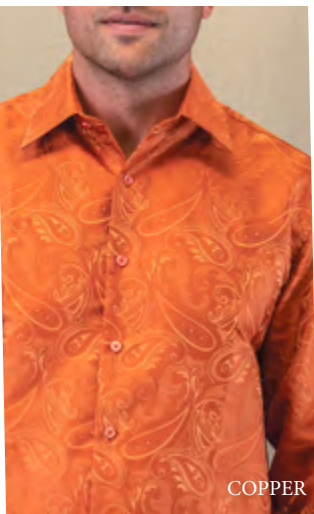

WS-100

SKY BLUE

PAISLEY FANCY WOVEN SHIRT W/ CUFF LINK