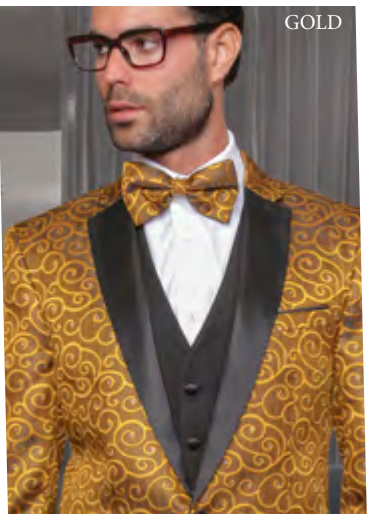

**BELLAGIO-30**  
3 PC TAILORED FIT WITH MATCHING BOW TIE

SILVER

BLACK

RED

GREEN

**BELLAGIO-32**

3 PC TAILORED FIT WITH MATCHING BOW TIE

**BELLAGIO**  
3PC SLIM FIT, FLAT FRONT PANTS, INCLUDING BOW TIE