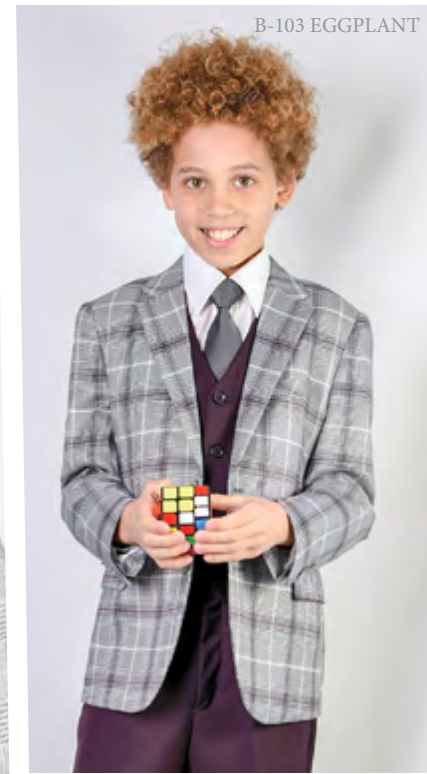

B102 SAPPHIRE

B-103 EGGPLANT