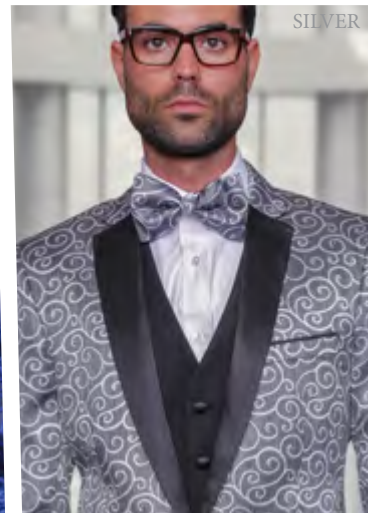

**BELLAGIO-30**  
3 PC TAILORED FIT WITH MATCHING BOW TIE

SILVER

BLACK

RED

GREEN

**BELLAGIO-32**

3 PC TAILORED FIT WITH MATCHING BOW TIE

**BELLAGIO**  
3PC SLIM FIT, FLAT FRONT PANTS, INCLUDING BOW TIE