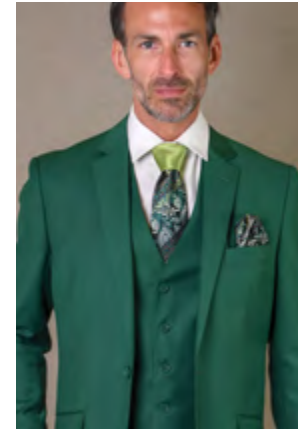

BRONZE

OFF WHITE

WHITE

**STZV-100**

3PC TAILORED FIT, FLAT FRONT PANTS, SUPER 150'S

JADE

CAMEL

DENIM