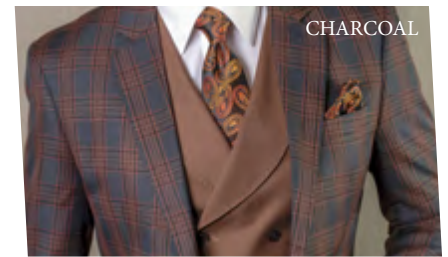

**MARCO**

**SANDRIA**

3PC TAILORED FIT, FLAT FRONT PANTS, SUPER 150'S

MIDNIGHT

BLACK

BLUE

**ATRANI**

CHARCOAL