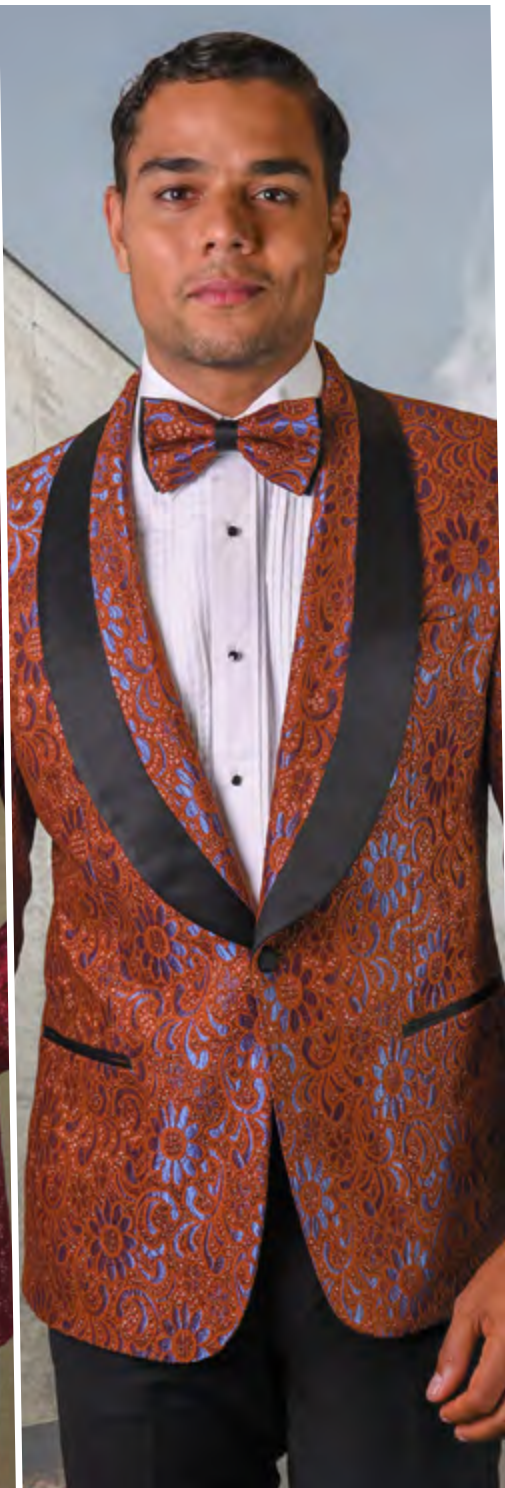

COCO

LJ-105
SINGLE JACKET WITH MATCHING BOW TIE