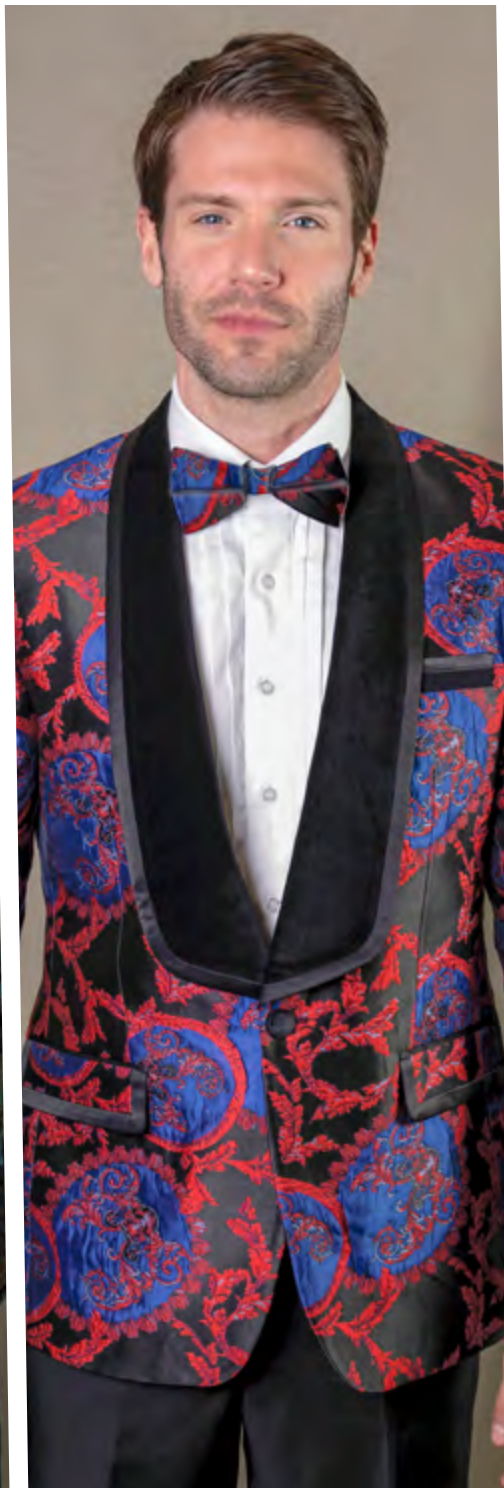

RED

VJ-100
SINGLE JACKET WITH MATCHING BOW TIE