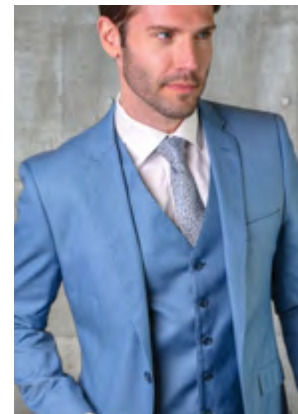

STEEL BLUE

STZV-100

3PC TAILORED FIT, FLAT FRONT PANTS, SUPER 150'S