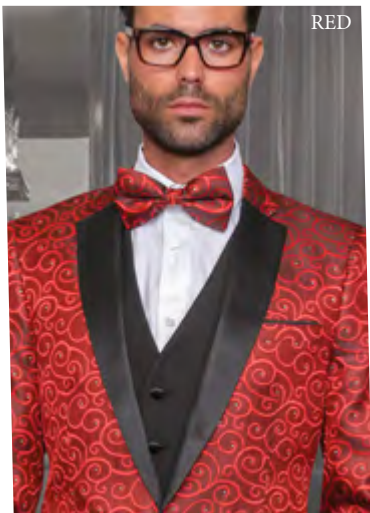

**BELLAGIO-30**  
3 PC TAILORED FIT WITH MATCHING BOW TIE

SILVER

BLACK

RED

GREEN

**BELLAGIO-32**

3 PC TAILORED FIT WITH MATCHING BOW TIE

**BELLAGIO**  
3PC SLIM FIT, FLAT FRONT PANTS, INCLUDING BOW TIE