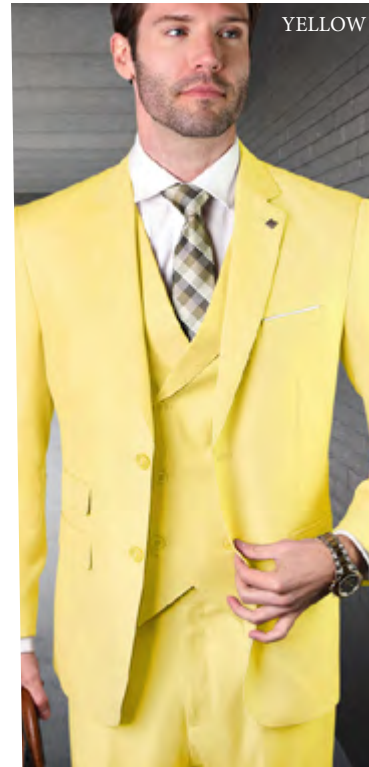

GREY

PURPLE

OSBORNE - SAPPHIRE

**OKA**

3PC TAILORED FIT, FLAT FRONT PANTS SUPER 180'S

STEELE BLUE

BLUSH

YELLOW